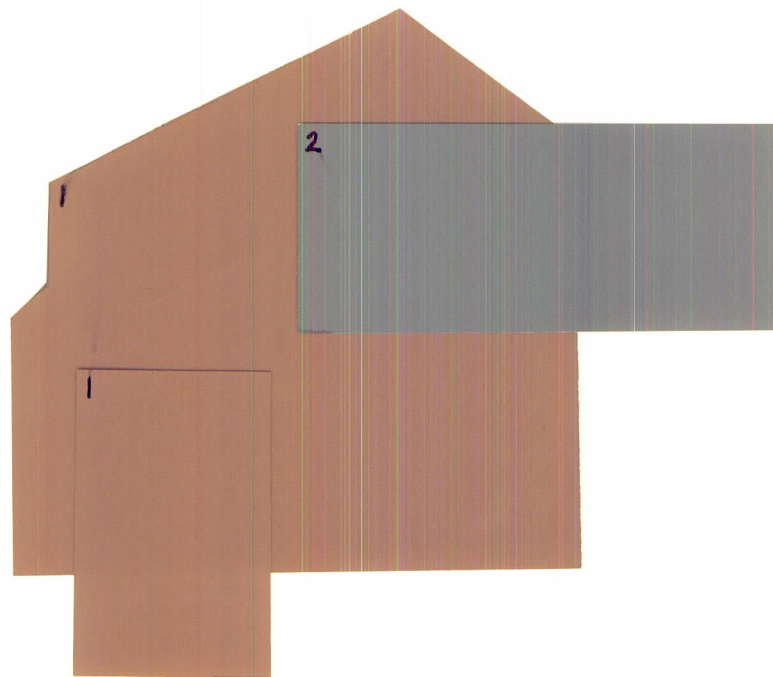

Proposed Color Palette

Cordova Estates

Scheme 3

1. SW7538 Tamarind – Body, Front Door & Garage Door
2. SW6358 Creamery – Trim & Pop-out

*NOTE: Colors have been updated to the nearest SW palette color and may not be an exact match. These colors are not recommended for touch-ups; complete repaints only.

Proposed Color Palette

Cordova Estates

Scheme 4

1. SW6060 Moroccan Brown – Body, Front Door & Garage Door
2. SW7074 Software – Trim & Pop-out

*NOTE: Colors have been updated to the nearest SW palette color and may not be an exact match. These colors are not recommended for touch-ups; complete repaints only.