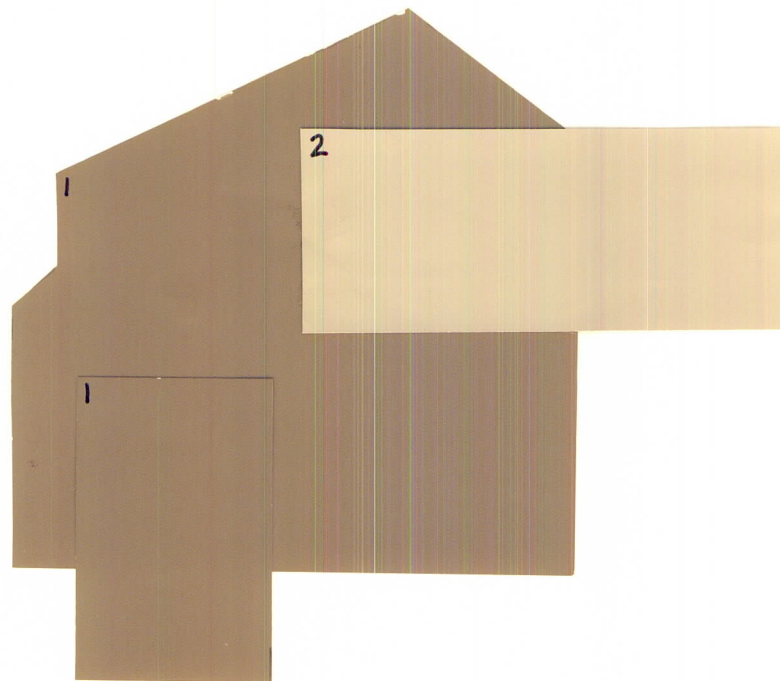

Cordova Estates

Scheme 6

1. SW6102 Portabello – Body, Front Door & Garage Door
2. SW7037 Balanced Beige – Trim & Pop-out

*NOTE: Colors have been updated to the nearest SW palette color and may not be an exact match. These colors are not recommended for touch-ups; complete repaints only.

Proposed Color Palette