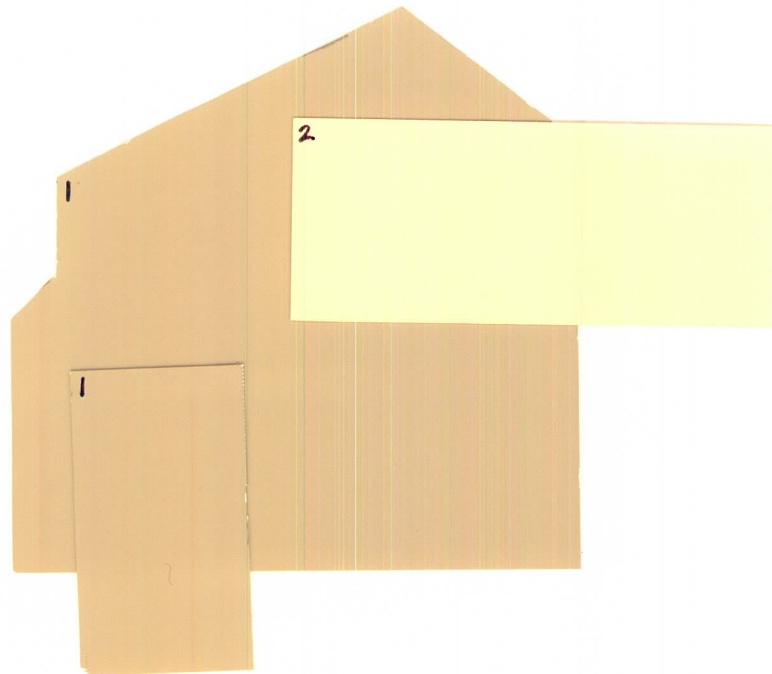

Cordova Estates

Cordova Estates

Scheme 1

1. SW7521 Dormer Brown – Body, Front Door, & Garage Door
2. SW7739 Herbal Wash – Trim & Pop-out

*NOTE: Colors have been updated to the nearest SW palette color and may not be an exact match. These colors are not recommended for touch-ups; complete repaints only.

Proposed Color Palette

Cordova Estates

Scheme 2

1. SW7550 Resort Tan – Body, Front Door & Garage Door
2. SW7554 Steamed Milk – Trim & Pop-out

*NOTE: Colors have been updated to the nearest SW palette color and may not be an exact match. These colors are not recommended for touch-ups; complete repaints only.

Proposed Color Palette

Cordova Estates

Scheme 3

1. SW7538 Tamarind – Body, Front Door & Garage Door
2. SW6358 Creamery – Trim & Pop-out

*NOTE: Colors have been updated to the nearest SW palette color and may not be an exact match. These colors are not recommended for touch-ups; complete repaints only.