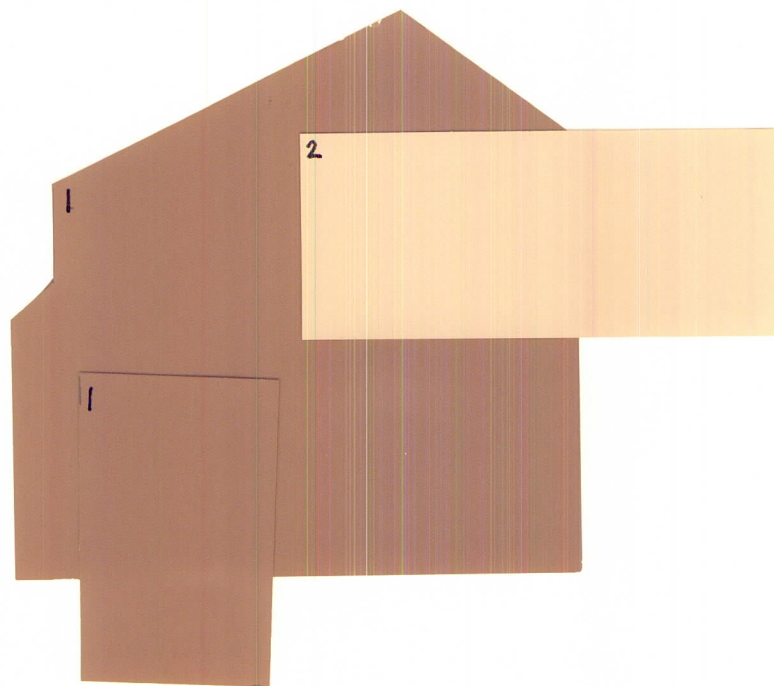

Cordova Estates

Scheme 5

1. SW6060 Moroccan Brown – Body, Front Door & Garage Door
2. SW6058 Likeable Sand – Trim & Pop-out

*NOTE: Colors have been updated to the nearest SW palette color and may not be an exact match. These colors are not recommended for touch-ups; complete repaints only.

Proposed Color Palette