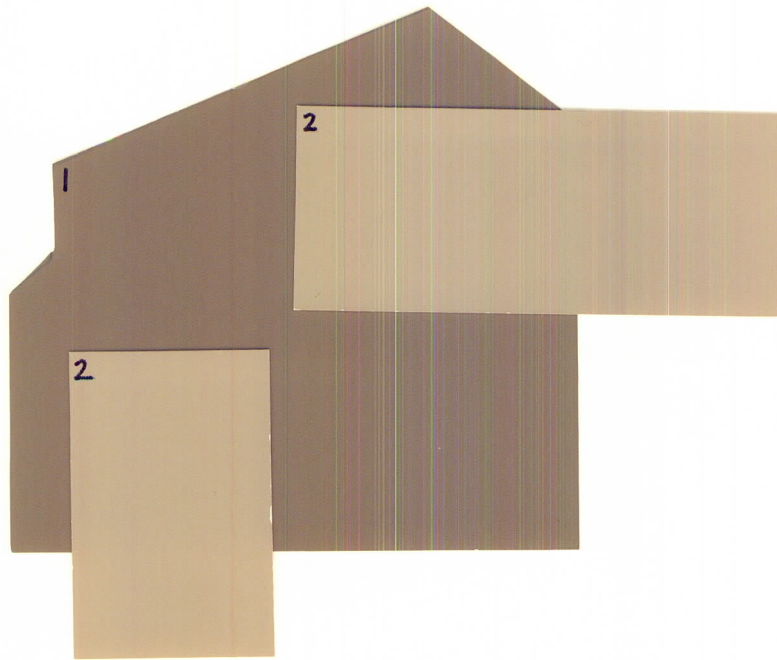

Proposed Color Palette

Cordova Estates

Scheme 9

1. SW7525 Tree Branch – Body
2. SW7501 Threshold Taupe – Trim, Pop-out, Front Door & Garage Door

If Railings exist, utilize the Trim, Pop-out, Front Door, & Garage Door color